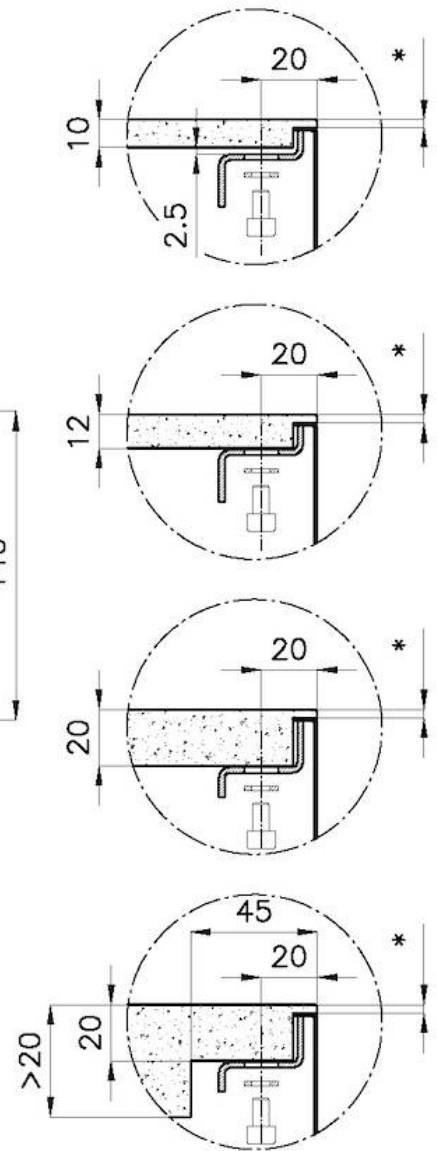

Sink Phantom

Kitchen Sinks

Code: 4340 051

DETAILS

Edge/Installation Type	Undermount
Material	AISI 304 stainless steel
Texture	Brushed in line
Finish	Foster brushed
Base	45 cm
Width	41.6 cm
Dimensions	416x416 mm
Bowl dimension	400 x 400 mm
Built-in hole	View technical data sheet

Standard fittings Fixing hooks, drain, overflow and siphon, boxed packing

Mixer holes No standard holes

Drainer No

Waste fitting 3,5" drain

Number of bowls 1 bowl

FEATURES

Basket 3,5" waste fitting The drain is equipped with a large 3.5" drain, with the practical basket cap that prevents the discharge of solid parts.

Small radius Bowls with squared shapes with a modern design and an increased capacity, for a minimal aesthetics connected with an extreme practicity.

TECHNICAL DATA

* Lo spessore minimo deve essere valutato in base alla resistenza del materiale

* The minimum thickness must be determined according to the strength of the material

Posizioni fori per fissaggio
Fixing hole positions

- * Lo spessore minima deve essere valutato in base alla resistenza del materiale
- * The minimum thickness must be determined according to the strength of the material