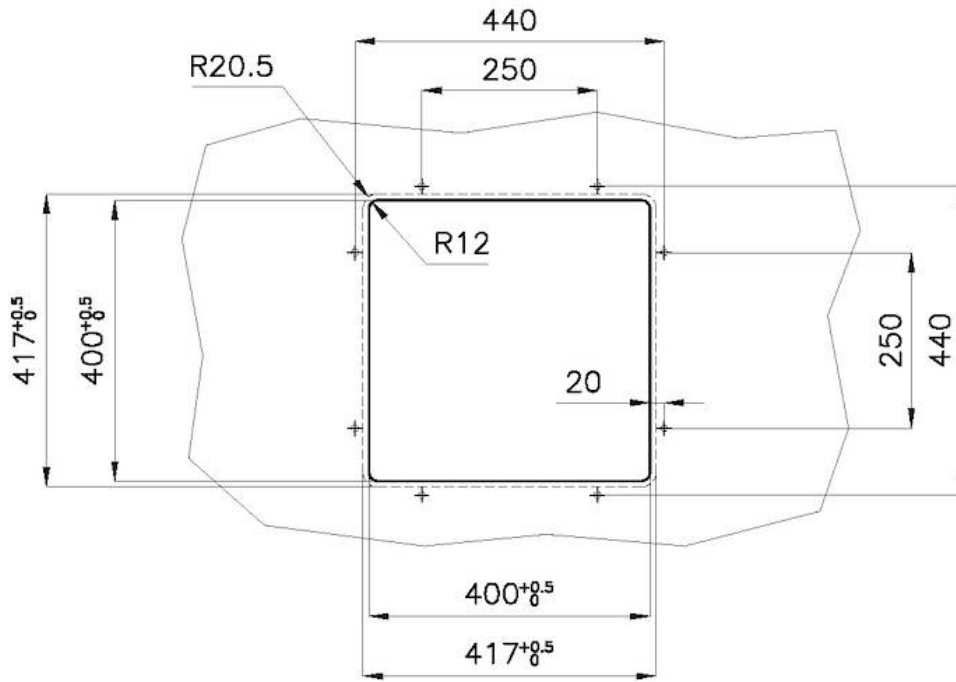

Small radius Bowls with squared shapes with a modern design and an increased capacity, for a minimal aesthetics connected with an extreme practicity.

TECHNICAL DATA

* Lo spessore minimo deve essere valutato in base alla resistenza del materiale

* The minimum thickness must be determined according to the strength of the material

Posizioni fori per fissaggio
Fixing hole positions

- * Lo spessore minima deve essere valutato in base alla resistenza del materiale
- * The minimum thickness must be determined according to the strength of the material